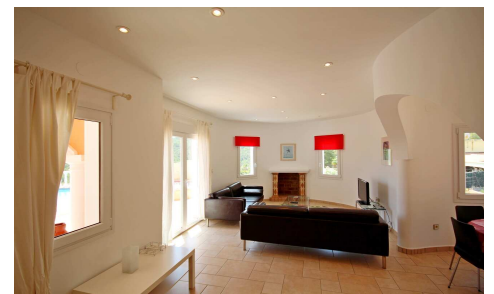

## Villa in Javea

3

3

152m<sup>2</sup>

1,000m<sup>2</sup>

Introducing the "Deluxe Round" villa, a meticulously completed construction as of April 2009, situated within the prestigious Residencial Cansalades development in JÁvea. Boasting a total constructed area of 152. 00m<sup>2</sup>, this property exemplifies refined coastal living. The ground floor features an intelligently designed layout, with one wing dedicated to an expansive living room and circular dining area. The open-plan kitchen is equipped with premium-quality cabinetry and granite countertops, ensuring both functionality and aesthetic appeal. A grand entrance hall provides seamless access to the covered naya, which connects to the pool terraces. The opposite wing comprises two generously proportioned bedrooms; the primary bedroom includes an en-suite bathroom and private access to the pool. (Ask for More Details)