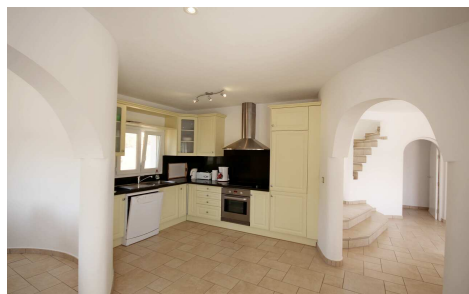

## Villa in Javea

3

3

152m<sup>2</sup>

1,000m<sup>2</sup>

Introducing the "Deluxe Round" villa, a meticulously completed construction as of April 2009, situated within the prestigious Residencial Cansalades development in JÁvea. Boasting a total constructed area of 152. 00m<sup>2</sup>, this property exemplifies refined coastal living. The ground floor features an intelligently designed layout, with one wing dedicated to an expansive living room and circular dining area. The open-plan kitchen is equipped with premium-quality cabinetry and granite countertops, ensuring both functionality and aesthetic appeal. A grand entrance hall provides seamless access to the covered naya, which connects to the pool terraces. The opposite wing comprises two generously proportioned bedrooms; the primary bedroom includes an en-suite bathroom and private access to the pool. (Ask for More Details)