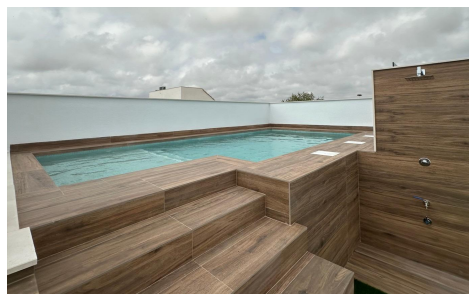

€304,000

YHS21473Z

Bungalows in San Pedro del Pinatar n Luxury and Nature

3

2

82m²

N/A

New Build Bungalows in San Pedro del Pinatar â€“ Luxury and Nature by the Sea Prime Location Near Beaches and Nature Reserve Discover an exclusive residential complex of new build bungalows located in one of the most privileged areas of San Pedro del Pinatar, Murcia. Just 1. 8 km from the beaches of the Mediterranean Sea and only 500 metres from the protected Salinas y Arenales Regional Park, this development offers a unique lifestyle surrounded by nature, tranquillity and all essential services. The complex sits in a peaceful residential neighborhood facing a large park, with easy walking access to supermarkets, shops, cafés, the town centre, and the...(Ask for More Details!)