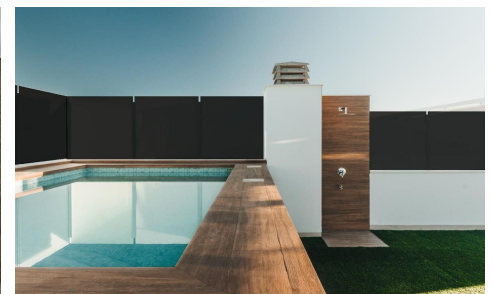

€304,000

YHS21473Z

Bungalows in San Pedro del Pinatar n Luxury and Nature

3

2

82m²

N/A

New Build Bungalows in San Pedro del Pinatar â€“ Luxury and Nature by the Sea Prime Location Near Beaches and Nature Reserve Discover an exclusive residential complex of new build bungalows located in one of the most privileged areas of San Pedro del Pinatar, Murcia. Just 1. 8 km from the beaches of the Mediterranean Sea and only 500 metres from the protected Salinas y Arenales Regional Park, this development offers a unique lifestyle surrounded by nature, tranquillity and all essential services. The complex sits in a peaceful residential neighborhood facing a large park, with easy walking access to supermarkets, shops, cafés, the town centre, and the...(Ask for More Details!)