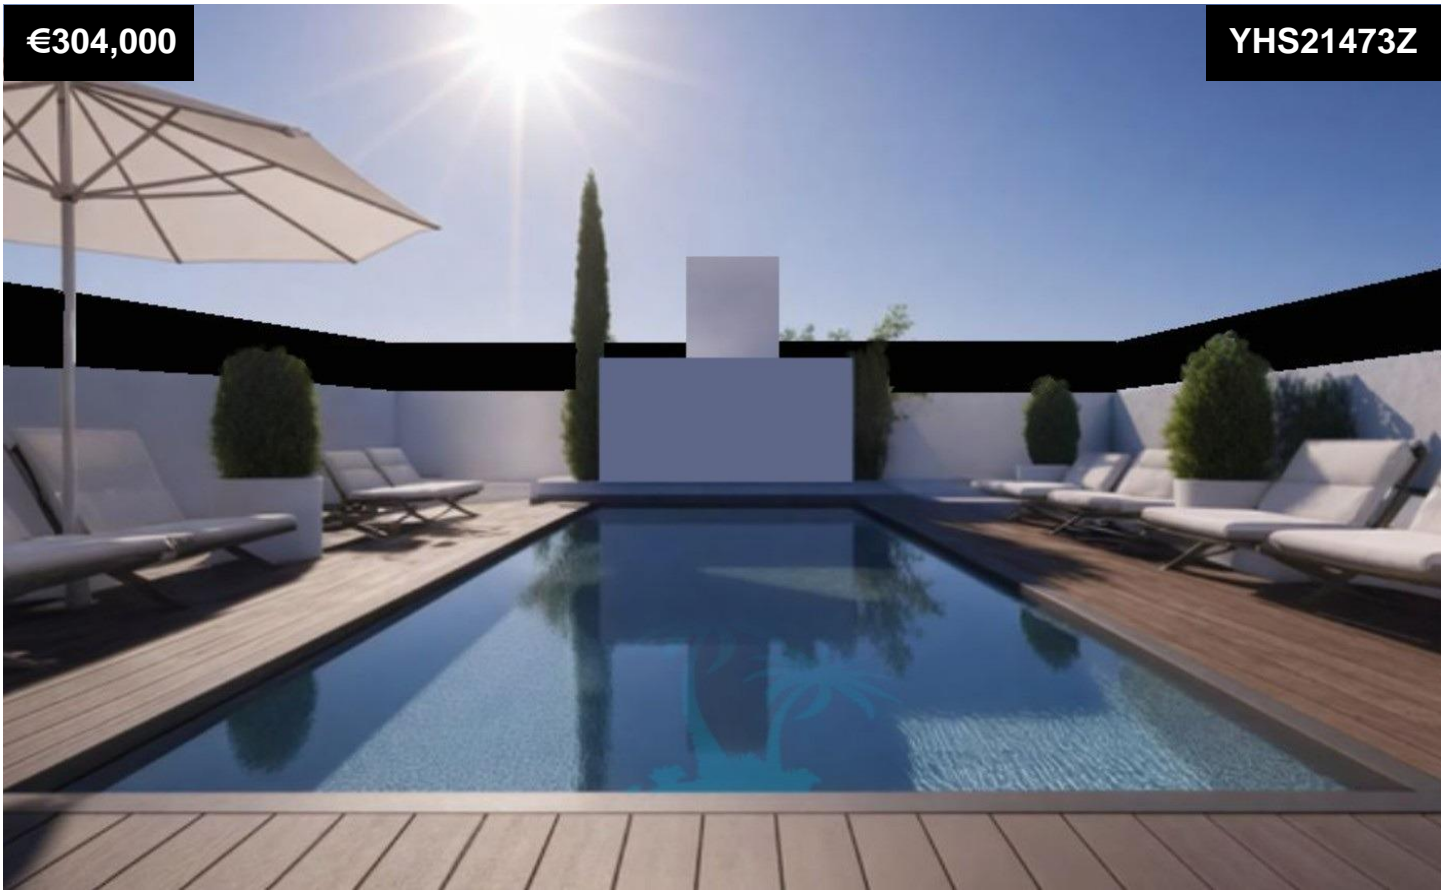

€304,000

YHS21473Z

Bungalows in San Pedro del Pinatar n Luxury and Nature

3

2

82m²

N/A

New Build Bungalows in San Pedro del Pinatar â€“ Luxury and Nature by the Sea Prime Location Near Beaches and Nature Reserve Discover an exclusive residential complex of new build bungalows located in one of the most privileged areas of San Pedro del Pinatar, Murcia. Just 1. 8 km from the beaches of the Mediterranean Sea and only 500 metres from the protected Salinas y Arenales Regional Park, this development offers a unique lifestyle surrounded by nature, tranquillity and all essential services. The complex sits in a peaceful residential neighborhood facing a large park, with easy walking access to supermarkets, shops, cafés, the town centre, and the...(Ask for More Details!)