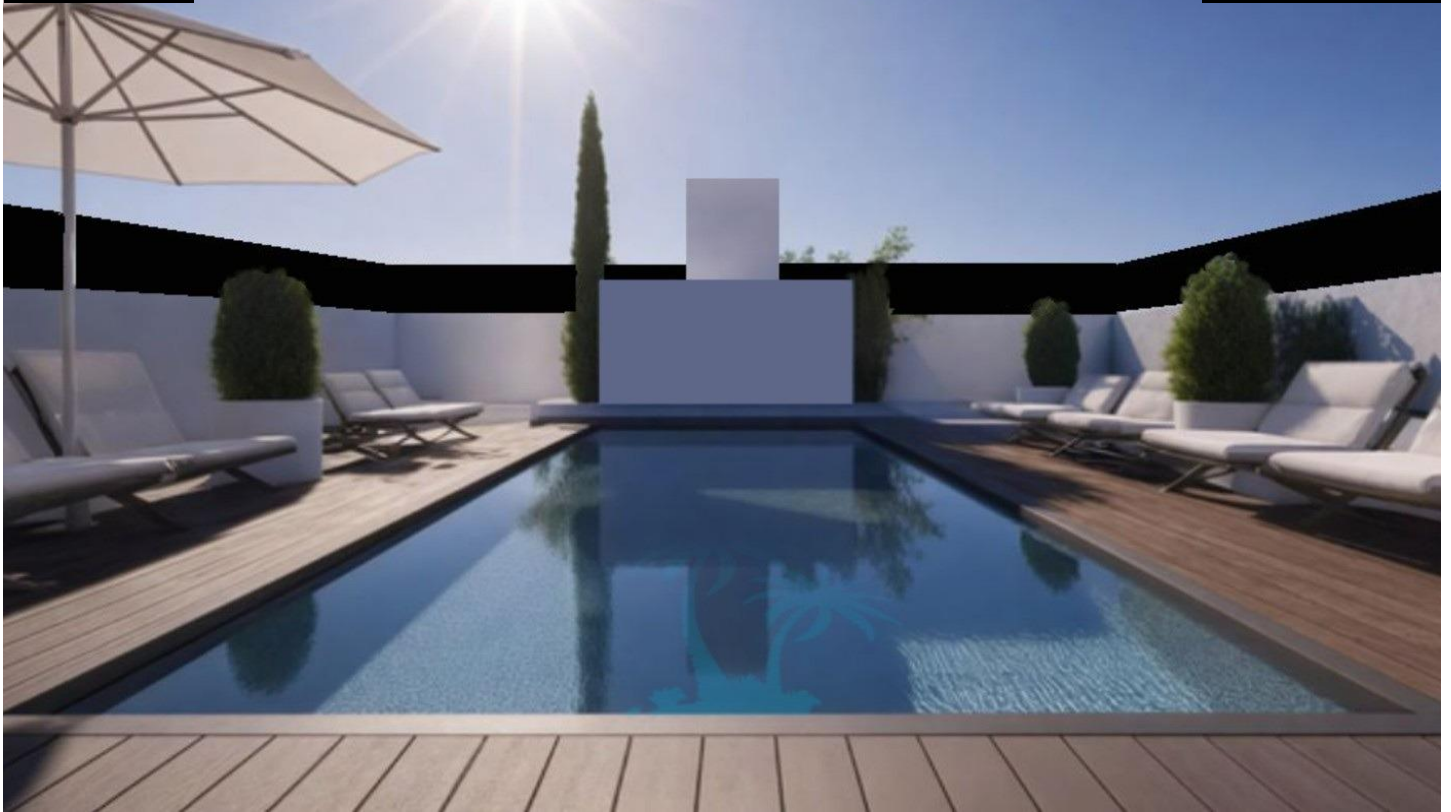

€288,000

YHS72534N

Bungalows in San Pedro del Pinatar n Luxury and Nature

2

2

70m²

N/A

New Build Bungalows in San Pedro del Pinatar â€“ Luxury and Nature by the Sea Prime Location Near Beaches and Nature Reserve Discover an exclusive residential complex of new build bungalows located in one of the most privileged areas of San Pedro del Pinatar, Murcia. Just 1. 8 km from the beaches of the Mediterranean Sea and only 500 metres from the protected Salinas y Arenales Regional Park, this development offers a unique lifestyle surrounded by nature, tranquillity and all essential services. The complex sits in a peaceful residential neighborhood facing a large park, with easy walking access to supermarkets, shops, cafés, the town centre, and the...(Ask for More Details!)