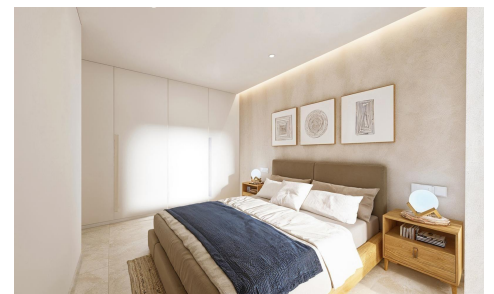

€809,950

YHS16239M

New Build Mediterranean Villas in San Pedro del Pinatar

3

3

159m²

502m²

New Build Mediterranean Villas in San Pedro del Pinatar Exclusive Residential of 4 Independent Villas This new development of 4 Mediterranean-style villas in San Pedro del Pinatar combines elegance, comfort, and an unbeatable location on the Costa C  lida. Just 600 meters from the beach and within walking distance of shops, restaurants, and leisure facilities, these homes are perfect as a holiday retreat, permanent residence, or investment. Prime Location on the Costa C  lida San Pedro del Pinatar is a charming coastal town nestled between the Mar Menor and the Mediterranean Sea. Famous for its yacht clubs, natural mud baths in Lo Pag  n, and lively promenade, it offers a...(Ask for More Details!)