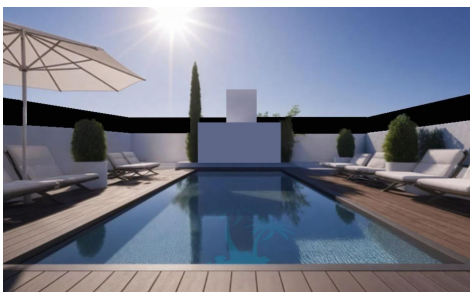

€298,000

YHS17181E

Bungalows in San Pedro del Pinatar n Luxury and Nature

3

2

83m²

21m²

New Build Bungalows in San Pedro del Pinatar â€“ Luxury and Nature by the Sea Prime Location Near Beaches and Nature Reserve Discover an exclusive residential complex of new build bungalows located in one of the most privileged areas of San Pedro del Pinatar, Murcia. Just 1. 8 km from the beaches of the Mediterranean Sea and only 500 metres from the protected Salinas y Arenales Regional Park, this development offers a unique lifestyle surrounded by nature, tranquillity and all essential services. The complex sits in a peaceful residential neighborhood facing a large park, with easy walking access to supermarkets, shops, cafés, the town centre, and the...(Ask for More Details!)