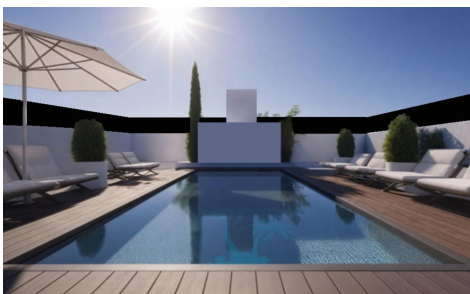

## Bungalows in San Pedro del Pinatar n Luxury and Nature

2

2

69m<sup>2</sup>

16m<sup>2</sup>

New Build Bungalows in San Pedro del Pinatar â€“ Luxury and Nature by the Sea Prime Location Near Beaches and Nature Reserve Discover an exclusive residential complex of new build bungalows located in one of the most privileged areas of San Pedro del Pinatar, Murcia. Just 1. 8 km from the beaches of the Mediterranean Sea and only 500 metres from the protected Salinas y Arenales Regional Park, this development offers a unique lifestyle surrounded by nature, tranquillity and all essential services. The complex sits in a peaceful residential neighborhood facing a large park, with easy walking access to supermarkets, shops, cafés, the town centre, and the...(Ask for More Details!)