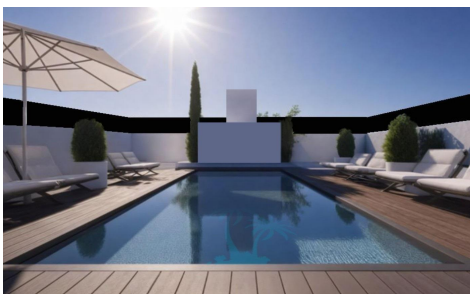

€276,000

YHS77022C

Bungalows in San Pedro del Pinatar n Luxury and Nature

2

2

69m²

16m²

New Build Bungalows in San Pedro del Pinatar â€“ Luxury and Nature by the Sea Prime Location Near Beaches and Nature Reserve Discover an exclusive residential complex of new build bungalows located in one of the most privileged areas of San Pedro del Pinatar, Murcia. Just 1. 8 km from the beaches of the Mediterranean Sea and only 500 metres from the protected Salinas y Arenales Regional Park, this development offers a unique lifestyle surrounded by nature, tranquillity and all essential services. The complex sits in a peaceful residential neighborhood facing a large park, with easy walking access to supermarkets, shops, cafés, the town centre, and the...(Ask for More Details!)