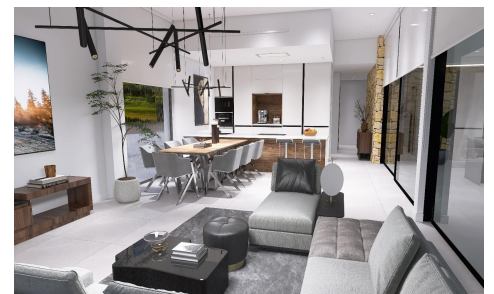

€681,000

YHS59091M

Newly built villas located in the municipality of Aspe.

4

3

248m²

13,172m²

Newly built villas located in the municipality of Aspe. Newly built villas with several models to choose from, with 2, 3 or 4 bedrooms, on one or two floors and built with slabs or with a structure: depending on the model and the plot chosen, the exact price will be calculated. All the villas are built on rustic plots of over 10,000 m², of which around 2,500 m² will be fenced off. The villas have an open-plan kitchen with living room, built-in wardrobes, private swimming pool, porch, storage room and outdoor parking space. There are several plots to choose from. The price...(Ask for More Details!)