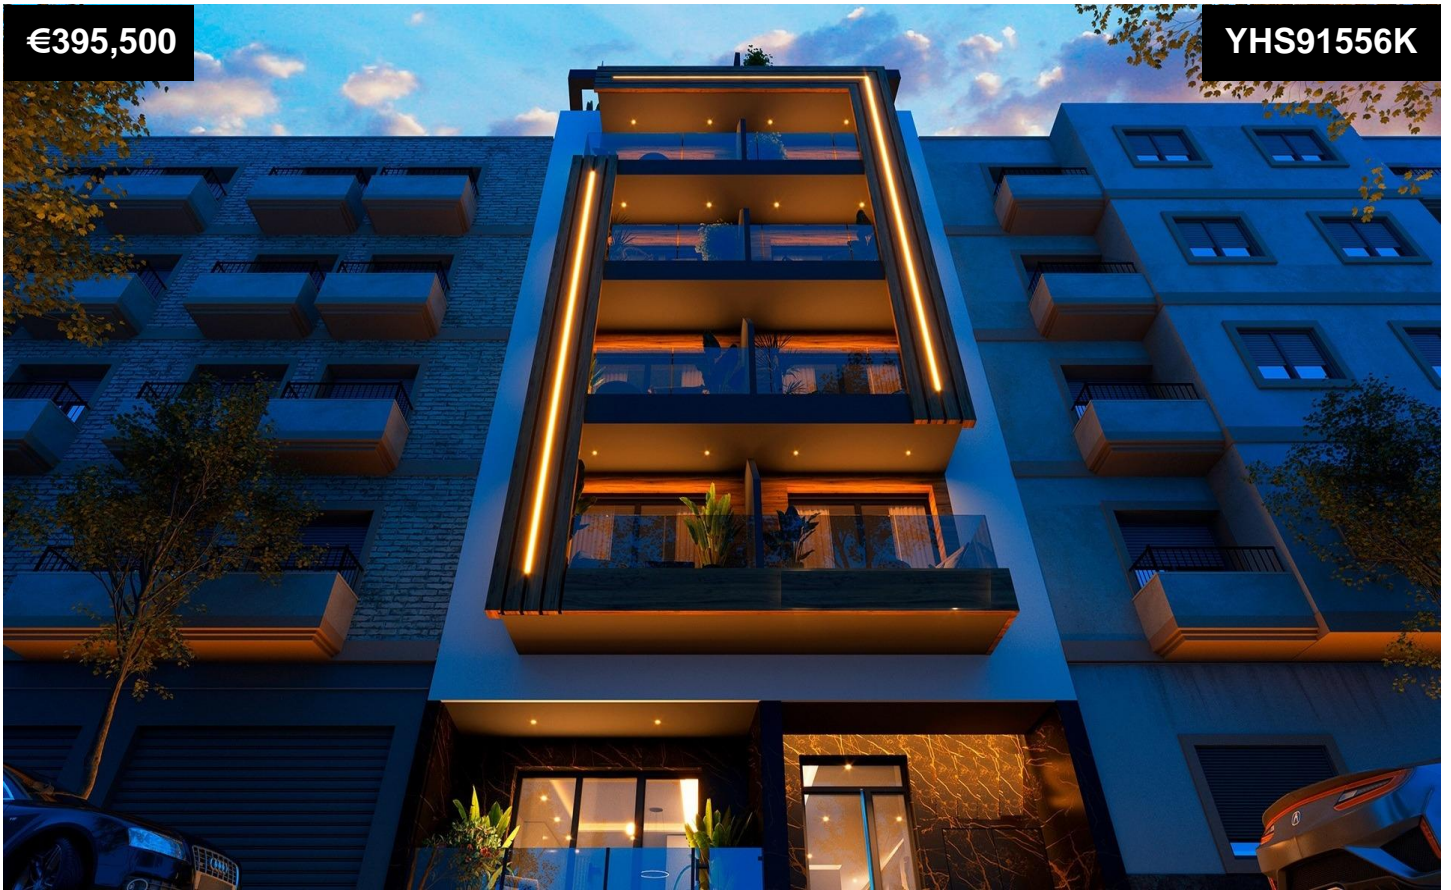

€395,500

YHS91556K

Modern Apartments Just 250m from Playa del Cura in Torrevieja

2

1

69m²

N/A

N/A

Modern Apartments Just 250m from Playa del Cura in Torrevieja Exclusive New Development in the Heart of Torrevieja This exclusive residential project of 12 modern apartments is located just 250 meters from Playa del Cura, one of the most popular beaches in Torrevieja. Designed with a perfect balance of elegance, functionality, and Mediterranean lifestyle, the building offers a variety of layouts with 1 or 2 bedrooms, including apartments with terraces and penthouses with private solariums. Its central location provides easy access to shops, restaurants, leisure areas, and all essential services, while still maintaining a sense of comfort and tranquility. Premium Amenities for a Modern Lifestyle The development...(Ask for More Details!)