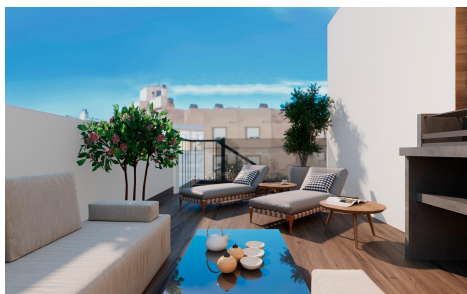

2

1

69m²

N/A

N/A

Modern Apartments Just 250m from Playa del Cura in Torrevieja Exclusive New Development in the Heart of Torrevieja This exclusive residential project of 12 modern apartments is located just 250 meters from Playa del Cura, one of the most popular beaches in Torrevieja. Designed with a perfect balance of elegance, functionality, and Mediterranean lifestyle, the building offers a variety of layouts with 1 or 2 bedrooms, including apartments with terraces and penthouses with private solariums. Its central location provides easy access to shops, restaurants, leisure areas, and all essential services, while still maintaining a sense of comfort and tranquility. Premium Amenities for a Modern Lifestyle The development...(Ask for More Details!)