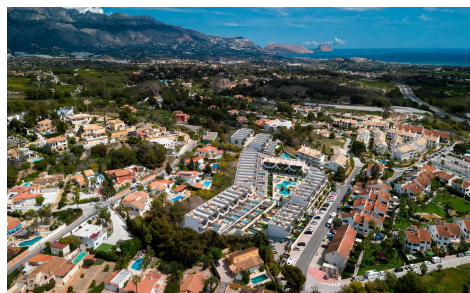

YHS87429C

New Build Apartments with Open Views in Alfas 298,000

2

2

74m²

71m²

New Build Apartments with Open Views in Alfaz del Pi Exclusive Residential Living on the Costa Blanca Discover this exclusive residential complex in Alfaz del Pi, a charming town on the Costa Blanca surrounded by Mediterranean nature and close to all essential services. Designed for those who value tranquility, well-being, and modern comfort, this development offers 123 new build apartments with spacious layouts, large terraces, landscaped areas, and access to beautiful communal swimming pools. Just 4 km from the beaches of El Albir and Altea, it is the ideal location for enjoying the Mediterranean lifestyle all year round. Spacious and Bright Apartments Choose from 1, 2, or...(Ask for More Details!)