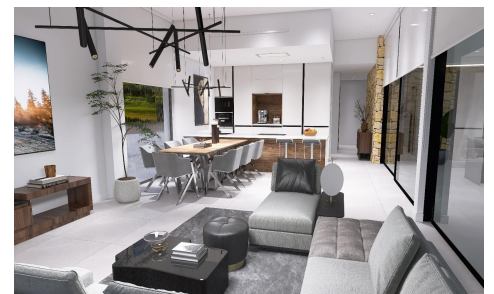

€521,000

YHS87958X

Newly built villas located in the municipality of Aspe.

3

3

189m²

13,172m²

Newly built villas located in the municipality of Aspe. Newly built villas with several models to choose from, with 2, 3 or 4 bedrooms, on one or two floors and built with slabs or with a structure: depending on the model and the plot chosen, the exact price will be calculated. All the villas are built on rustic plots of over 10,000 m², of which around 2,500 m² will be fenced off. The villas have an open-plan kitchen with living room, built-in wardrobes, private swimming pool, porch, storage room and outdoor parking space. There are several plots to choose from. The price...(Ask for More Details!)