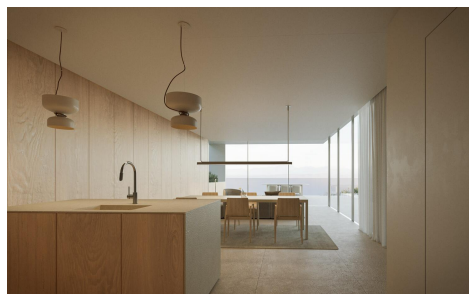

€2,300,000

SLV156590D

Villa in Benissa

4

5

330m²

1,448m²

This modern villa is located on a quiet plot of 1448 m2 in Benissa and offers breathtaking views of the coast from the Cap D'or in Moraira to the Peñon de Ifach in Calpe. The villa is located on a steep plot and consists of several cubes distributed over 4 floors alternating with terraces and green areas. Because of this layout you have a beautiful sea view from every room. At street level there is parking space for two cars. Through a staircase you reach the top floor, where there is a hall and the stairs and elevator to the other floors. There is the possibility of also installing an...(Ask for More Details!)