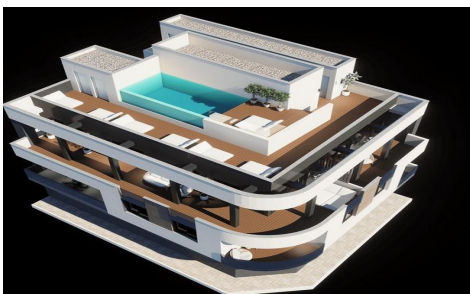

## New Build Apartments in Central Torrevieja n Just 600 m from the Sea

2

2

59m<sup>2</sup>

N/A

Modern New Build Apartments in Central Torrevieja – Just 600 m from the Sea Discover this exclusive boutique development of only 8 modern new build apartments, perfectly located in the heart of Torrevieja. Just 600 m from Playa de Los Locos and 650 m from the famous Playa del Cura with its lively promenade, these homes offer the ideal blend of beachside living and urban convenience. Contemporary Design and Smart Layouts Choose between stylish 1-bedroom apartments with 1 bathroom or spacious 2-bedroom units with 2 bathrooms. Each property is designed with a modern, functional layout that maximizes natural light and comfort. High-quality finishes ensure durability and elegance, making...(Ask for More Details!)