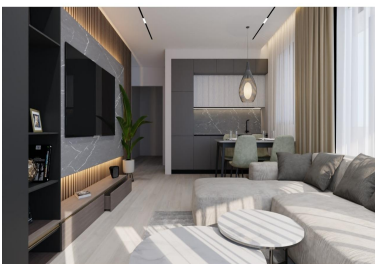

€176,000

YHS43100D

**Modern New Build Apartments in Central Torrevieja n Just 600 m from the Sea**

1

1

45m<sup>2</sup>

N/A

Modern New Build Apartments in Central Torrevieja – Just 600 m from the Sea Discover this exclusive boutique development of only 8 modern new build apartments, perfectly located in the heart of Torrevieja. Just 600 m from Playa de Los Locos and 650 m from the famous Playa del Cura with its lively promenade, these homes offer the ideal blend of beachside living and urban convenience. Contemporary Design and Smart Layouts Choose between stylish 1-bedroom apartments with 1 bathroom or spacious 2-bedroom units with 2 bathrooms. Each property is designed with a modern, functional layout that maximizes natural light and comfort. High-quality finishes ensure durability and elegance, making...(Ask for More Details!)