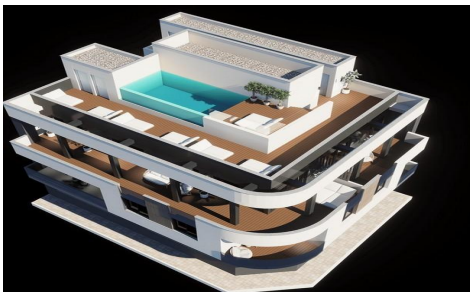

€388,000

YHS88236K

New Build Apartments in Central Torrevieja n Just 600 m from the Sea

2

2

59m²

N/A

Modern New Build Apartments in Central Torrevieja – Just 600 m from the Sea Discover this exclusive boutique development of only 8 modern new build apartments, perfectly located in the heart of Torrevieja. Just 600 m from Playa de Los Locos and 650 m from the famous Playa del Cura with its lively promenade, these homes offer the ideal blend of beachside living and urban convenience. Contemporary Design and Smart Layouts Choose between stylish 1-bedroom apartments with 1 bathroom or spacious 2-bedroom units with 2 bathrooms. Each property is designed with a modern, functional layout that maximizes natural light and comfort. High-quality finishes ensure durability and elegance, making...(Ask for More Details!)