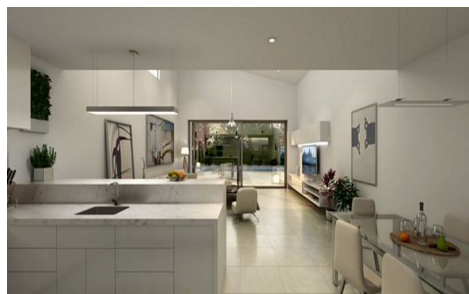

€600,000

SM30271N

Villa in Altaona Golf

4

4

195m²

1,000m²

Luxury new build villas at Altaona Golf and Country Village. This model of villa is the Campo with 4 bedrooms, 4 bathrooms all on 1 level with private pool and solarium. The villa has open plan living, dining and kitchen with high ceilings and doors out to the pool and garden. 3 of the bedrooms are en-suite and the 4th bedroom has a bathroom adjacent to it. The 2 bedrooms to the front have doors out to the pool area too. The master bedroom also has a walk-in wardrobe and 2 wash basins in the bathroom. All 4 bedrooms have fitted wardrobes. There is also parking inside the plot. Upstairs...(Ask for More Details!)