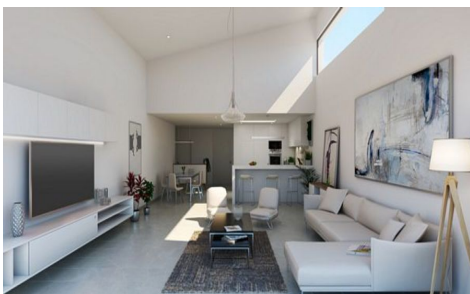

€600,000

SM30271N

Villa in Altaona Golf

4

4

195m²

1,000m²

Luxury new build villas at Altaona Golf and Country Village. This model of villa is the Campo with 4 bedrooms, 4 bathrooms all on 1 level with private pool and solarium. The villa has open plan living, dining and kitchen with high ceilings and doors out to the pool and garden. 3 of the bedrooms are en-suite and the 4th bedroom has a bathroom adjacent to it. The 2 bedrooms to the front have doors out to the pool area too. The master bedroom also has a walk-in wardrobe and 2 wash basins in the bathroom. All 4 bedrooms have fitted wardrobes. There is also parking inside the plot. Upstairs...(Ask for More Details!)