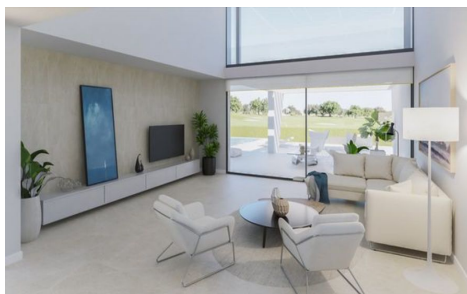

€1,285,000

SM19955N

Villa in Altaona Golf

5

4

336m²

1,000m²

Luxury new build villas at Altaona Golf and Country Village. This model of villa is the Olimpo with 5 bedrooms, 4 bathrooms and a cloakroom with private pool and basement with huge garage and extra rooms. The villa has open plan living, dining and kitchen with double height ceiling and doors out to the pool and garden with a fountain feature. Also on the ground floor is a large entrance hallway and the cloakroom and 1 bedroom with en-suite bathroom. Upstairs are another 4 bedrooms, 2 with en-suite bathrooms and there is a further bathroom. All 5 bedrooms have fitted wardrobes. In the large basement is a garage for about...(Ask for More Details!)