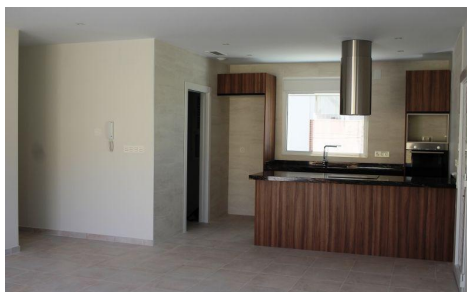

€360,000

YHS67856X

VILLA BETWEEN SEA AND MOUNTAIN

3

2

135m²

500m²

VILLA BETWEEN SEA AND MOUNTAIN Fantastic new built Villa on a plot of 500m² in La Romana. The villa has a constructed area of 134. 45m², on one floor, with a porch of 18. 75m², a living-dining-kitchen of 39. 80m², 3 bedrooms, 2 bathrooms, a gallery. Included in the price: Appliances: hob, oven, extractor, dishwasher, fridge and washing machine. Air conditioning with heat pump, installation + machine Bathrooms with bathroom furniture with mirror, shower enclosure and taps Kitchen with white furniture and national granite Interior LED throughout the house and on the porch Double glazing,...(Ask for More Details!)