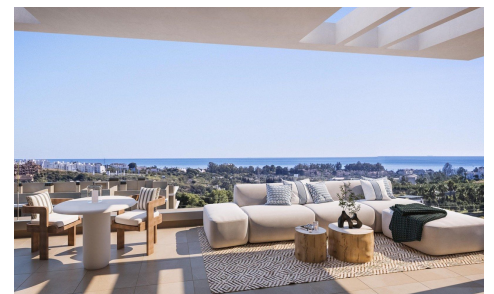

€424,000

IM64806U

Apartment in New Golden Mile

2

2

101m²

N/A

* Last units available direct from the developer *This new development looks out to the Mediterranean sea, whilst being sheltered by the Sierra Bermeja mountains, blending blissfully into the natural landscape. Discover a thousand shades of sunrise across the horizon and indulge in the impressive sunsets that mark the beginning of long summer evenings. Whether on one of the large terraces, in your own private garden or on a panoramic penthouse solarium, wherever you are, you will have the Mediterranean at your feet. Do you want to enjoy the beach, sport or the mountains? Whatever your preference, you have everything on your doorstep: supermarkets, restaurants, boutiques, golf clubs, water sports,...(Ask for More Details!)